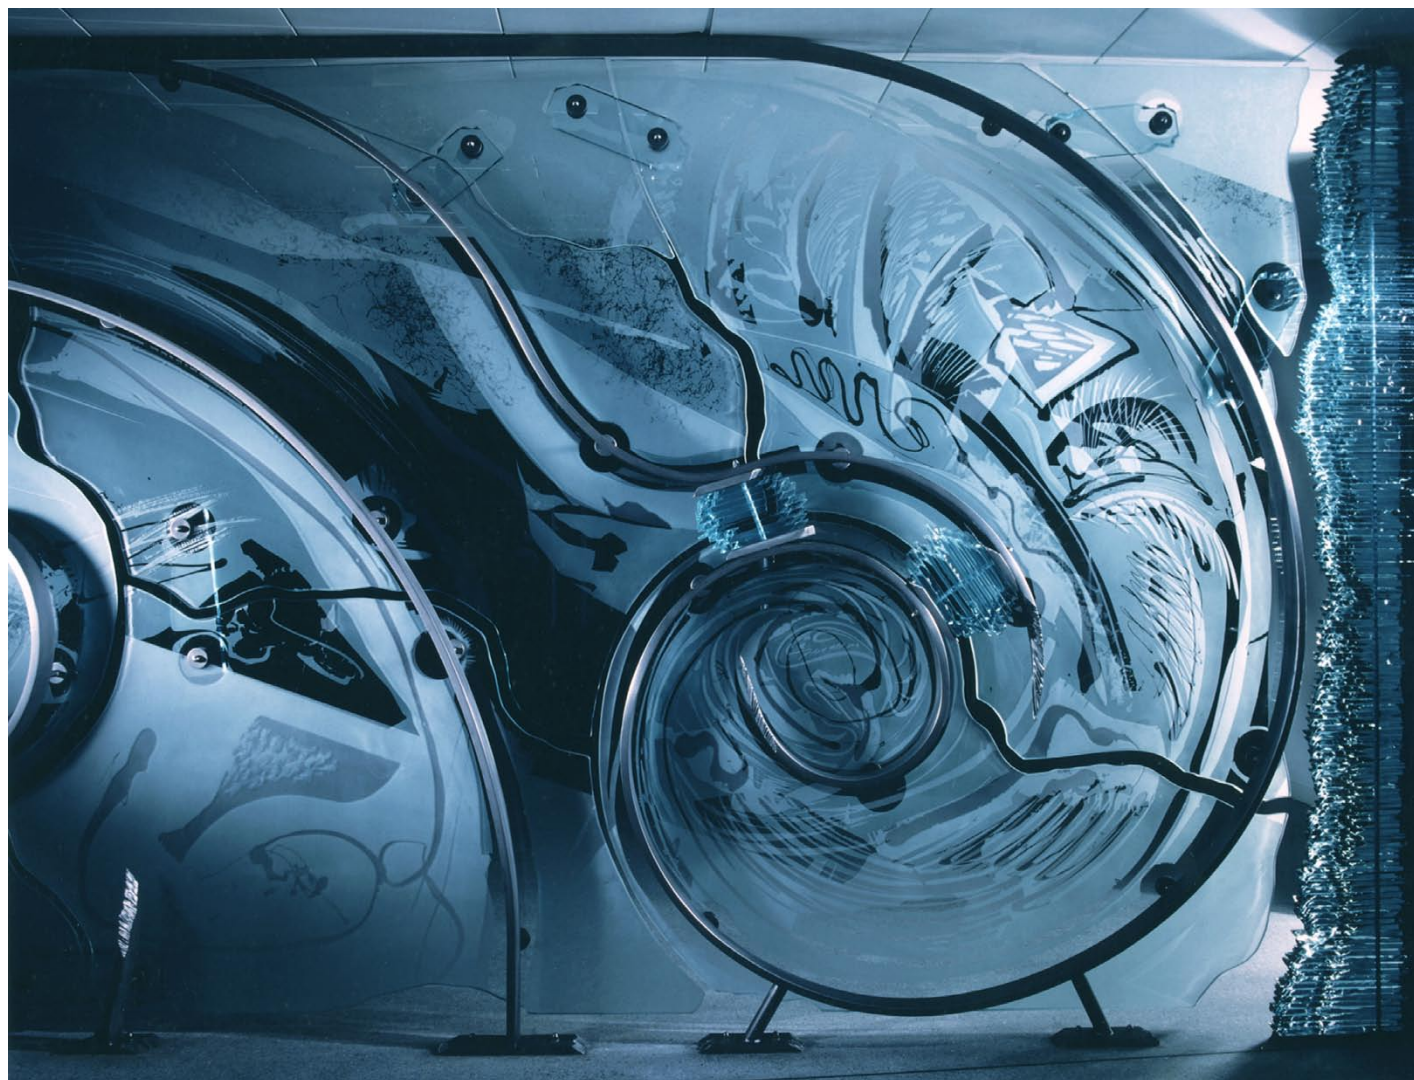

531.02
Photo: Peter Wood
www.dannylane.co.uk

Broken Sea
Danny Lane
1994
Glass, steel
H300 x L113 x D10cm
TAD Centre, Middlesbrough, U.K.

531.04
Photo: Peter Wood
www.dannylane.co.uk

Broken Sea
Danny Lane
1994
Glass, steel
H300 x L113 x D10cm
TAD Centre, Middlesbrough, U.K.